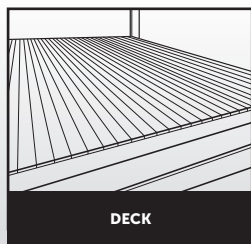

LAYABOUT

Pool Compliant

OUT
DOOR
ABLE

YOUR PRIVATE OASIS

ANTI-FUNGAL
PRE-STAINED

FULLY
ENGINEERED

POOL
COMPLIANT

MADE
& DESIGNED

Kick back and relax with our Outdoorable Layabout pool compliant timber gazebo, designed as the perfect companion for your spa or pool.

Enjoy your spa or pool all year round, no matter the weather! This luxury pool compliant gazebo is designed to transform your spa, whilst offering year round protection from the harsh Aussie climate. With fast tracked council approval and ZipMoney available, you can get out and enjoy your new space sooner rather than later.

FEATURES

- + Height 2.4m
- + Cypress Posts
- + Colorbond Roof
- + UV Protected Domed Skylight
- + Pool Compliant
- + 1.2m High Fence Sides
- + Glass or Timber Fence
- + Self-Closing Gate
- + 12 Months Manufacturer's Warranty
- + Easy Self-Assembly or Installation*

ADD YOUR OWN EXTRAS

DECK

* Installation Vic. only

SIZES AVAILABLE

2.4m x 2.4m

2.6m x 2.6m

3m x 3m

3m x 4m

3m x 5m

4m x 4m

CUSTOM

zip | own it now, pay later

www.outdoorable.com.au
shop@outdoorable.com.au
1300 879 442